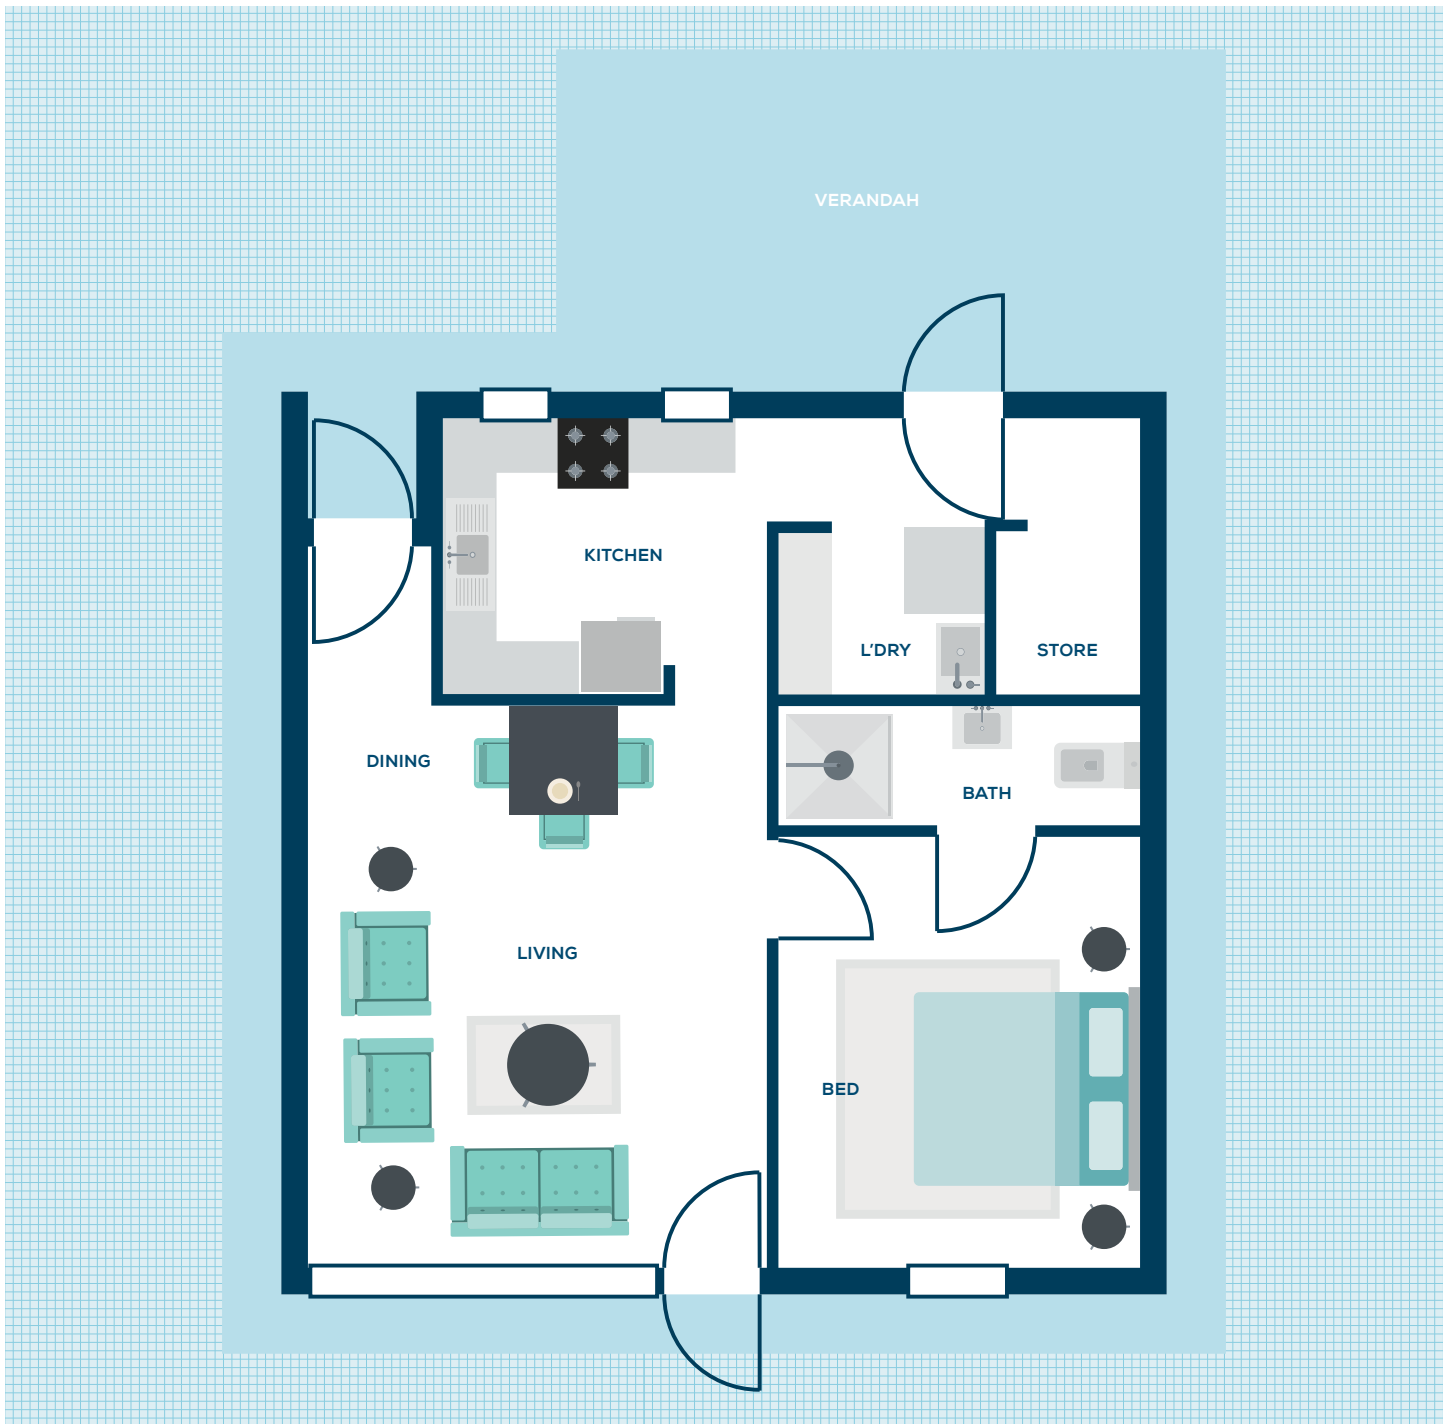

Gumeracha Independent Living

Enjoy a serene lifestyle set
amongst beautiful gardens
with views to rolling hills.

Our Gumeracha units are located just footsteps from Gumeracha's shopping precinct and parks and gardens.

Be you.

The units at Gumeracha offer:

- One bedroom
- Built-in robe in bedroom
- Laminated benchtops
- Front porch
- Back courtyard
- Air conditioning/heating

Carports are included with some units.

This is a typical floor plan for Gumeracha and variations may apply. The exact floor plan of each residence is available upon request.